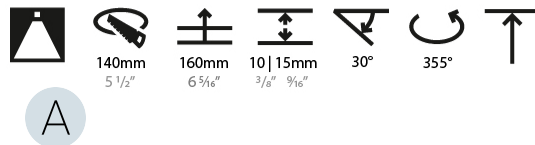

GENERAL

Series: Mechaniq Round Deep
Brand: Prolicht
Division: Architectural
Mounting Type: Recessed
Mounting Location: Ceiling
Subcategory: Downlight

PHYSICAL

Shape: Round
Diameter (mm): 150
Diameter (in): 5 7/8
Height (mm): 139
Height (in): 5 1/2
Min. Recessing Depth (mm): 160
Min. Recessing Depth (in): 6 5/16
Weight (kg): 0.907
Weight (lbs): 2
Fixture Finish: SSR / BKV / CWI / CRY / HAB / UFT / ITA / RUA / FTG / MYG / LOD / PUS / FRO / FUP / KIA / POP / BLS / SPG / MEY / GOH / GUM / CHC / COM / ABZ / JAG / OBR / MOS / ROR
Fixture Material: Aluminum Die Cast
Cut-out Measurements: 140mm / 5 1/2"

ELECTRICAL

Lamp Type: LED (Zhaga Standard)
Total Output Wattage (W): 12 / 15
Dimming: Tri-Mode (Non-Dimming and Phase Dimming (120Vac only) and 0-10V Dimming)
Driver Included: No
Driver Location: Recessed Housing
Driver Type: Constant Current - Universal
Housing: See components
Input Voltage (V): 120 - 277
Constant Current (MA): 350

LED

Number of LEDs: 1
Color Temperature (°K): 2700 / 3000 / 3500 / 4000
Max. Delivered Lumen (lm): 830 / 930 / 1010 / 1030
CRI: >90 CRI
Lamp Life (hrs): 50000

OPTICAL

Reflector: 8
Adjustability: Rotational 355°; Tilt 30°

RATINGS AND CERTIFICATIONS

Certified By: Certified for North American Standards
IP rating: IP20